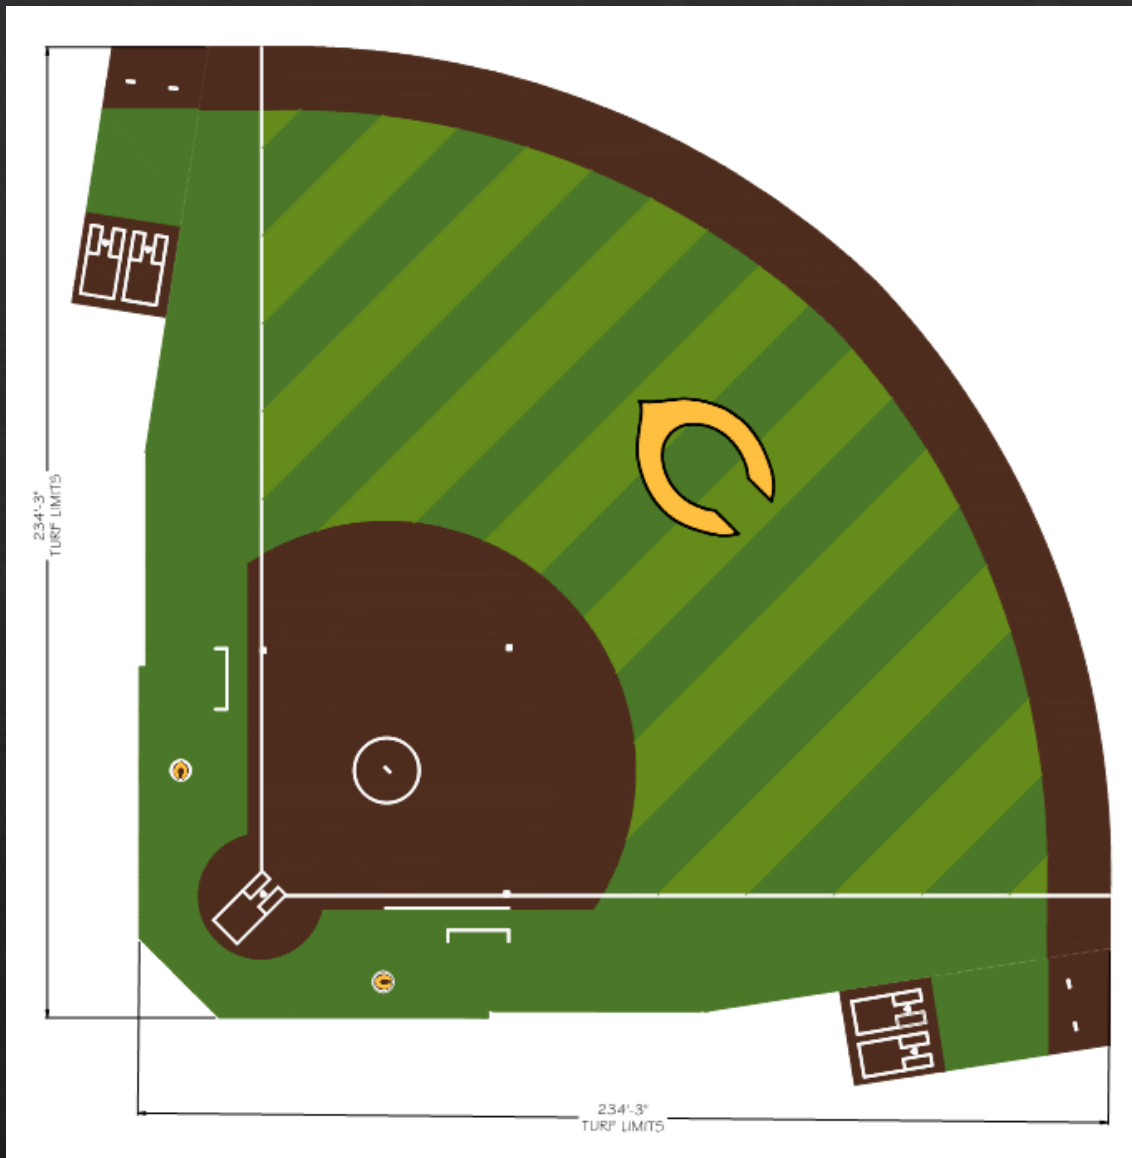

Cleburne
INDEPENDENT SCHOOL DISTRICT

Balfour Beatty
Construction